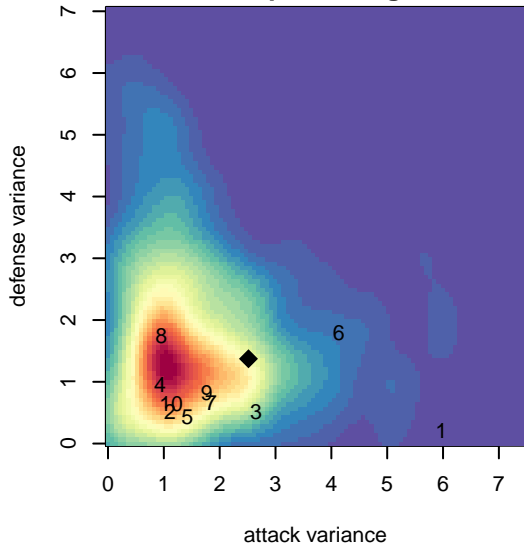

FME Fusion G05

Fife Milton Edgewood
Fife, WA
G05 total strength=598
attack=0.67 defense=0.37
fall league = NPSL Div 3 (05) U13

alt names used:
FME Fusion 05
FME Fusion G05

Venues played:
2017 Seattle Cup GU13 Silver
2017 NPSL Division 3 (05) U13

FME Fusion G05
Dots are actual minus expected GF (blue circles) and GA (red triangles).
Blue line is smoothed change in attack strength. Red is smoothed change in defense strength.

**attack and defense variance (black dot)
relative to other teams
and top 10 in region**