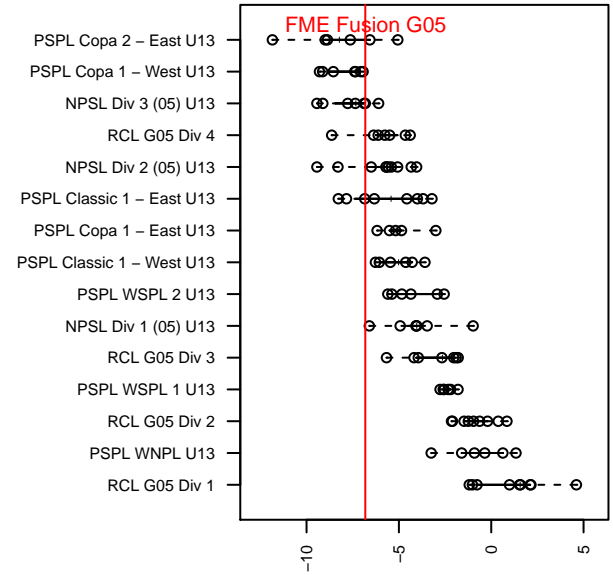

**attack and defense rating
relative to others at age
and all opponents in last 13 months**