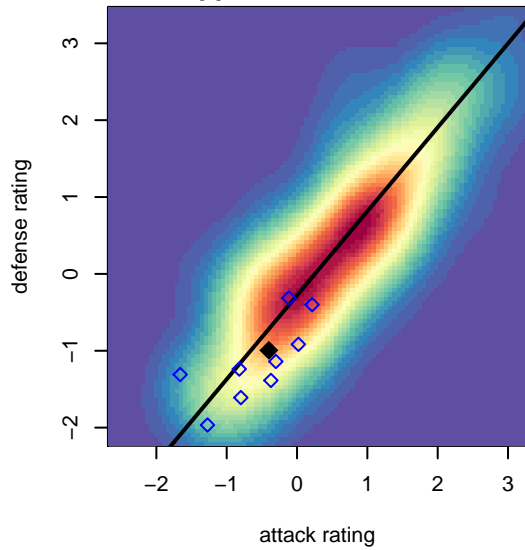

**attack and defense rating
relative to others at age
and all opponents in last 13 months**