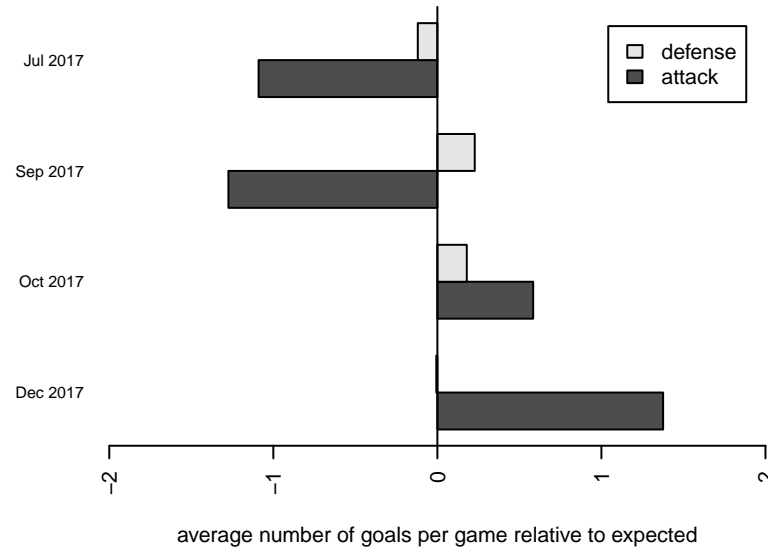

FME Fusion G05
Dots are actual minus expected GF (blue circles) and GA (red triangles).
Blue line is smoothed change in attack strength. Red is smoothed change in defense strength.

**attack and defense variance (black dot)
relative to other teams
and top 10 in region**

**attack and defense rating
relative to others at age
and all opponents in last 13 months**

Performance relative to 13 month average

Performance relative to 13 month average

date	home		away		venue	pred.home	pred.away
2017-12-16	FME Fusion G05	6	Crossfire Select Batig G05	2	2017 NPSL Division 3 (05) U13	2.27	1.77
2017-12-09	Mukilteo Rush G05	3	FME Fusion G05	2	2017 NPSL Division 3 (05) U13	2.69	1.43
2017-12-02	Southlake Select White G05	0	FME Fusion G05	2	2017 NPSL Division 3 (05) U13	0.52	2.17
2017-11-18	FME Fusion G05	6	Kent United White G05	1	2017 NPSL Division 3 (05) U13	4.48	0.70
2017-11-11	FME Fusion G05	1	Highline Select B G05	2	2017 NPSL Division 3 (05) U13	1.90	1.28
2017-10-28	FME Fusion G05	2	NWSC Deception FC G05	1	2017 NPSL Division 3 (05) U13	2.12	2.22
2017-10-21	FME Fusion G05	4	Southlake Select White G05	1	2017 NPSL Division 3 (05) U13	2.17	0.52
2017-10-14	Kent United White G05	0	FME Fusion G05	6	2017 NPSL Division 3 (05) U13	0.70	4.48
2017-10-07	Highline Select B G05	2	FME Fusion G05	1	2017 NPSL Division 3 (05) U13	1.28	1.90
2017-09-23	NWSC Deception FC G05	4	FME Fusion G05	2	2017 NPSL Division 3 (05) U13	2.22	2.12
2017-09-16	Crossfire Select Batig G05	1	FME Fusion G05	0	2017 NPSL Division 3 (05) U13	1.77	2.27
2017-09-09	FME Fusion G05	0	Mukilteo Rush G05	1	2017 NPSL Division 3 (05) U13	1.43	2.69
2017-07-08	Southlake Select Red G05	1	FME Fusion G05	0	2017 Seattle Cup GU13 Silver	3.26	0.71
2017-07-08	FME Fusion G05	0	Seattle United W Blue G05	4	2017 Seattle Cup GU13 Silver	0.87	2.31
2017-07-07	FME Fusion G05	1	FWFC White G05	2	2017 Seattle Cup GU13 Silver	2.69	1.07