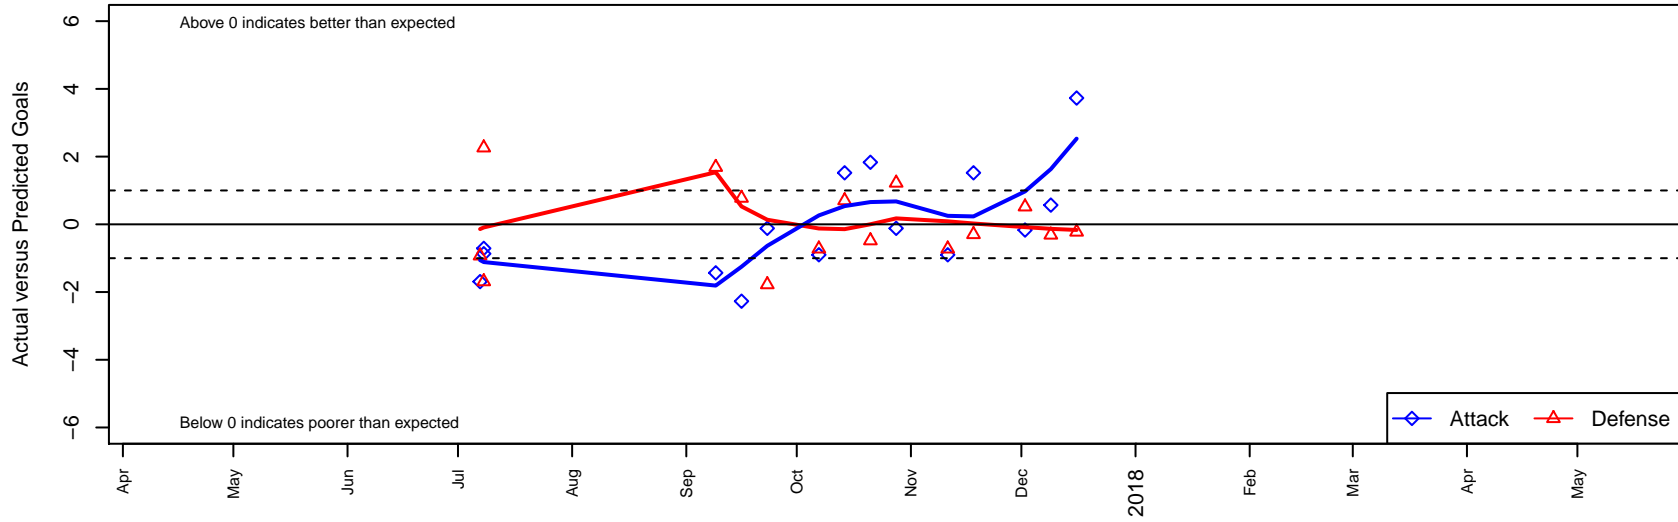

FME Fusion G05

Fife Milton Edgewood
Fife, WA
G05 total strength=598
attack=0.67 defense=0.37
fall league = NPSL Div 3 (05) U13

alt names used:
FME Fusion 05
FME Fusion G05

Venues played:
2017 Seattle Cup GU13 Silver
2017 NPSL Division 3 (05) U13

FME Fusion G05
Dots are actual minus expected GF (blue circles) and GA (red triangles).
Blue line is smoothed change in attack strength. Red is smoothed change in defense strength.

**attack and defense variance (black dot)
relative to other teams
and top 10 in region**