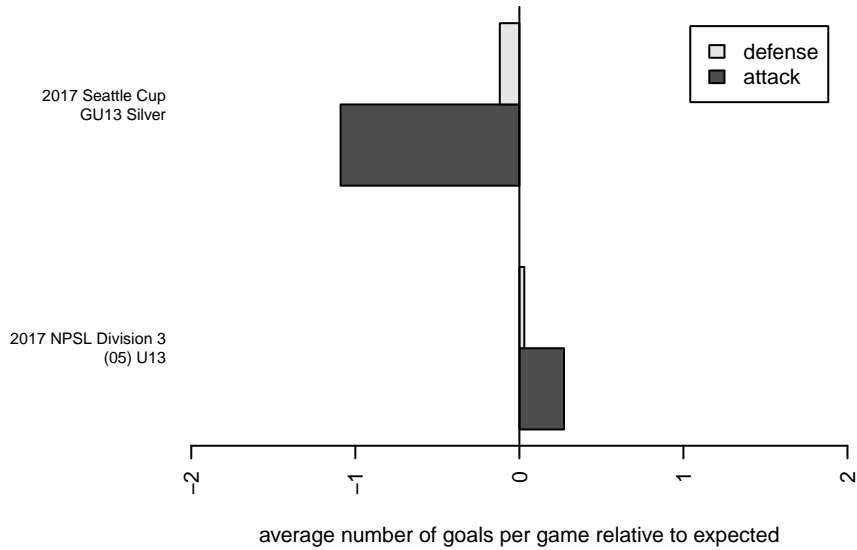

FME Fusion G05
Dots are actual minus expected GF (blue circles) and GA (red triangles).
Blue line is smoothed change in attack strength. Red is smoothed change in defense strength.

**attack and defense variance (black dot)
relative to other teams
and top 10 in region**

**attack and defense rating
relative to others at age
and all opponents in last 13 months**

Performance relative to 13 month average

Performance relative to 13 month average

date	home		away		venue	pred.home	pred.away
2017-12-16	FME Fusion G05	6	Crossfire Select Batig G05	2	2017 NPSL Division 3 (05) U13	2.27	1.77
2017-12-09	Mukilteo Rush G05	3	FME Fusion G05	2	2017 NPSL Division 3 (05) U13	2.69	1.43
2017-12-02	Southlake Select White G05	0	FME Fusion G05	2	2017 NPSL Division 3 (05) U13	0.52	2.17
2017-11-18	FME Fusion G05	6	Kent United White G05	1	2017 NPSL Division 3 (05) U13	4.48	0.70
2017-11-11	FME Fusion G05	1	Highline Select B G05	2	2017 NPSL Division 3 (05) U13	1.90	1.28
2017-10-28	FME Fusion G05	2	NWSC Deception FC G05	1	2017 NPSL Division 3 (05) U13	2.12	2.22
2017-10-21	FME Fusion G05	4	Southlake Select White G05	1	2017 NPSL Division 3 (05) U13	2.17	0.52
2017-10-14	Kent United White G05	0	FME Fusion G05	6	2017 NPSL Division 3 (05) U13	0.70	4.48
2017-10-07	Highline Select B G05	2	FME Fusion G05	1	2017 NPSL Division 3 (05) U13	1.28	1.90
2017-09-23	NWSC Deception FC G05	4	FME Fusion G05	2	2017 NPSL Division 3 (05) U13	2.22	2.12
2017-09-16	Crossfire Select Batig G05	1	FME Fusion G05	0	2017 NPSL Division 3 (05) U13	1.77	2.27
2017-09-09	FME Fusion G05	0	Mukilteo Rush G05	1	2017 NPSL Division 3 (05) U13	1.43	2.69
2017-07-08	Southlake Select Red G05	1	FME Fusion G05	0	2017 Seattle Cup GU13 Silver	3.26	0.71
2017-07-08	FME Fusion G05	0	Seattle United W Blue G05	4	2017 Seattle Cup GU13 Silver	0.87	2.31
2017-07-07	FME Fusion G05	1	FWFC White G05	2	2017 Seattle Cup GU13 Silver	2.69	1.07